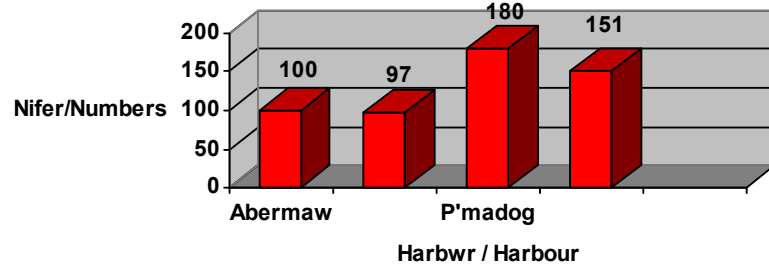

Darlun o ystadegau cychod ym mhob harbwr.

Analysis of boat statistics at each harbour.

Nifer o Gychod / Number of Boats